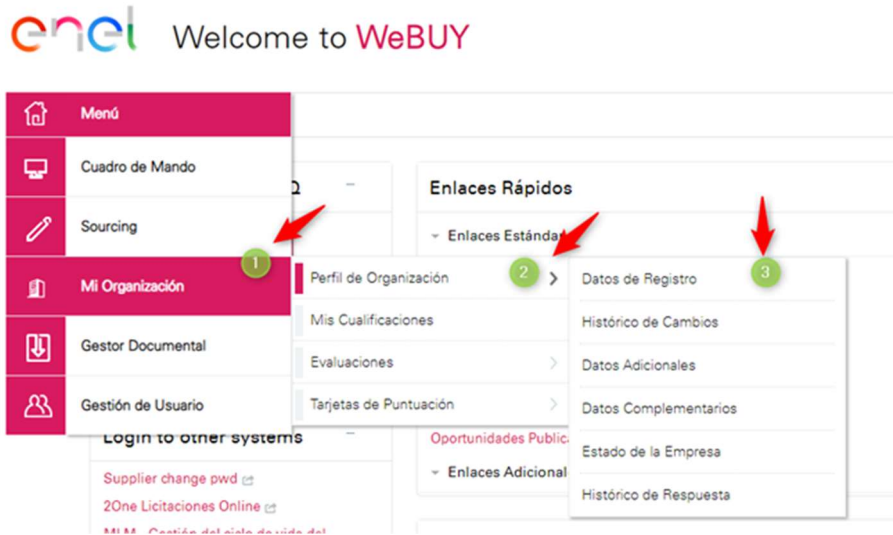

CÓMO ACTUALIZAR LOS DATOS

Para actualizar estos datos en la plataforma WeBUY, proceder en la siguiente manera:

1) desde el menú principal de WeBUY, acceda a "Datos personales / Calificación" -> "Perfil de la empresa" y luego a "Datos de registro":

2) Haga clic en "Modificar":