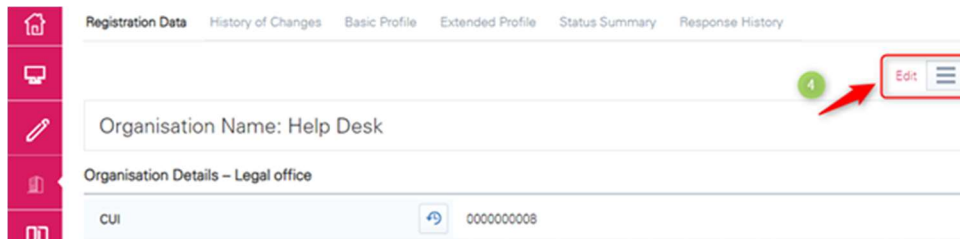

3) Update data:

State/Country	Access
City	Roma
Postal Code	00198
Address	Viale Regina Margherita
Street number	27
Web site	
Registered office email address	acquisti.enel@pec.it
Main Organisation Phone Number	+0683065501
Organisation Fax Number	06850955013
Info Provider Unique Code	
Note	aa