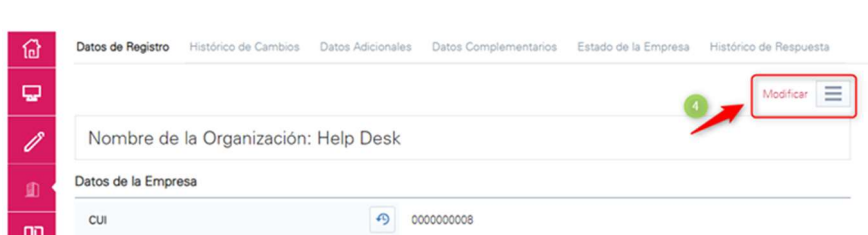

3) Actualizar datos:

* Estado/Provincia	Aosta
* Población	Roma
* Código Postal	00198
* Dirección	Viale Regina Margherita
* Número cívico	27
Página Web	
* Dirección de correo electrónico de domicilio social	acquisti.enel@pec.it
* Teléfono (Centralita)	+0683055501
Fax de la empresa	06850955013
Codigo Unico Info Provider	
Notas de la Suscripción al Mercado de Negociaciones	aa

A red bracket groups the 'Dirección de correo electrónico de domicilio social', 'Teléfono (Centralita)', and 'Fax de la empresa' fields. A green circle '5' and a red arrow point to this bracketed area.